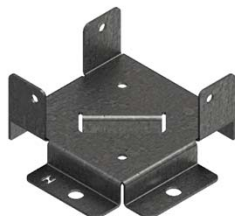

HDG ENGINEERED PRODUCTS

Post Base Bracket Assembly

Featuring:
The H6-GB6 Bracket

209 Tidwell Drive Alpharetta, Georgia 30004 Office 770-777-7007 ~ ext. 234 E-mail: info@hdgep.com
USPTO No. 10,024,046: Bracket Bracing System - Copyright © 2018 HDG, Inc. All Rights Reserved - Terms of Use Listed @ www.hdgep.com

1

INSTALLATION GUIDE FOR POST BASE BRACKETS

Read Guide Completely Before Installation

- **Check for Additional Requirements**
 - Per Deck Design Professional AND local code authority
- **Fasteners:**
 - Installed **ONLY** in provided and specified holes
 - Are to meet or exceed local code requirements.
 - Recommended: Fasten Master Headlock 2-7/8" Structural Wood Screws
- **Certifications:**
 - HDG, Inc. Engineered Products: **Subject to 1 Year Limited Warranty**
 - USPTO: No. 10,024,046: Bracket Bracing System
 - Copyright © 2018 HDG, Inc. ~ All Rights Reserved
 - **Terms of Use:** Listed @ www.hdgep.com